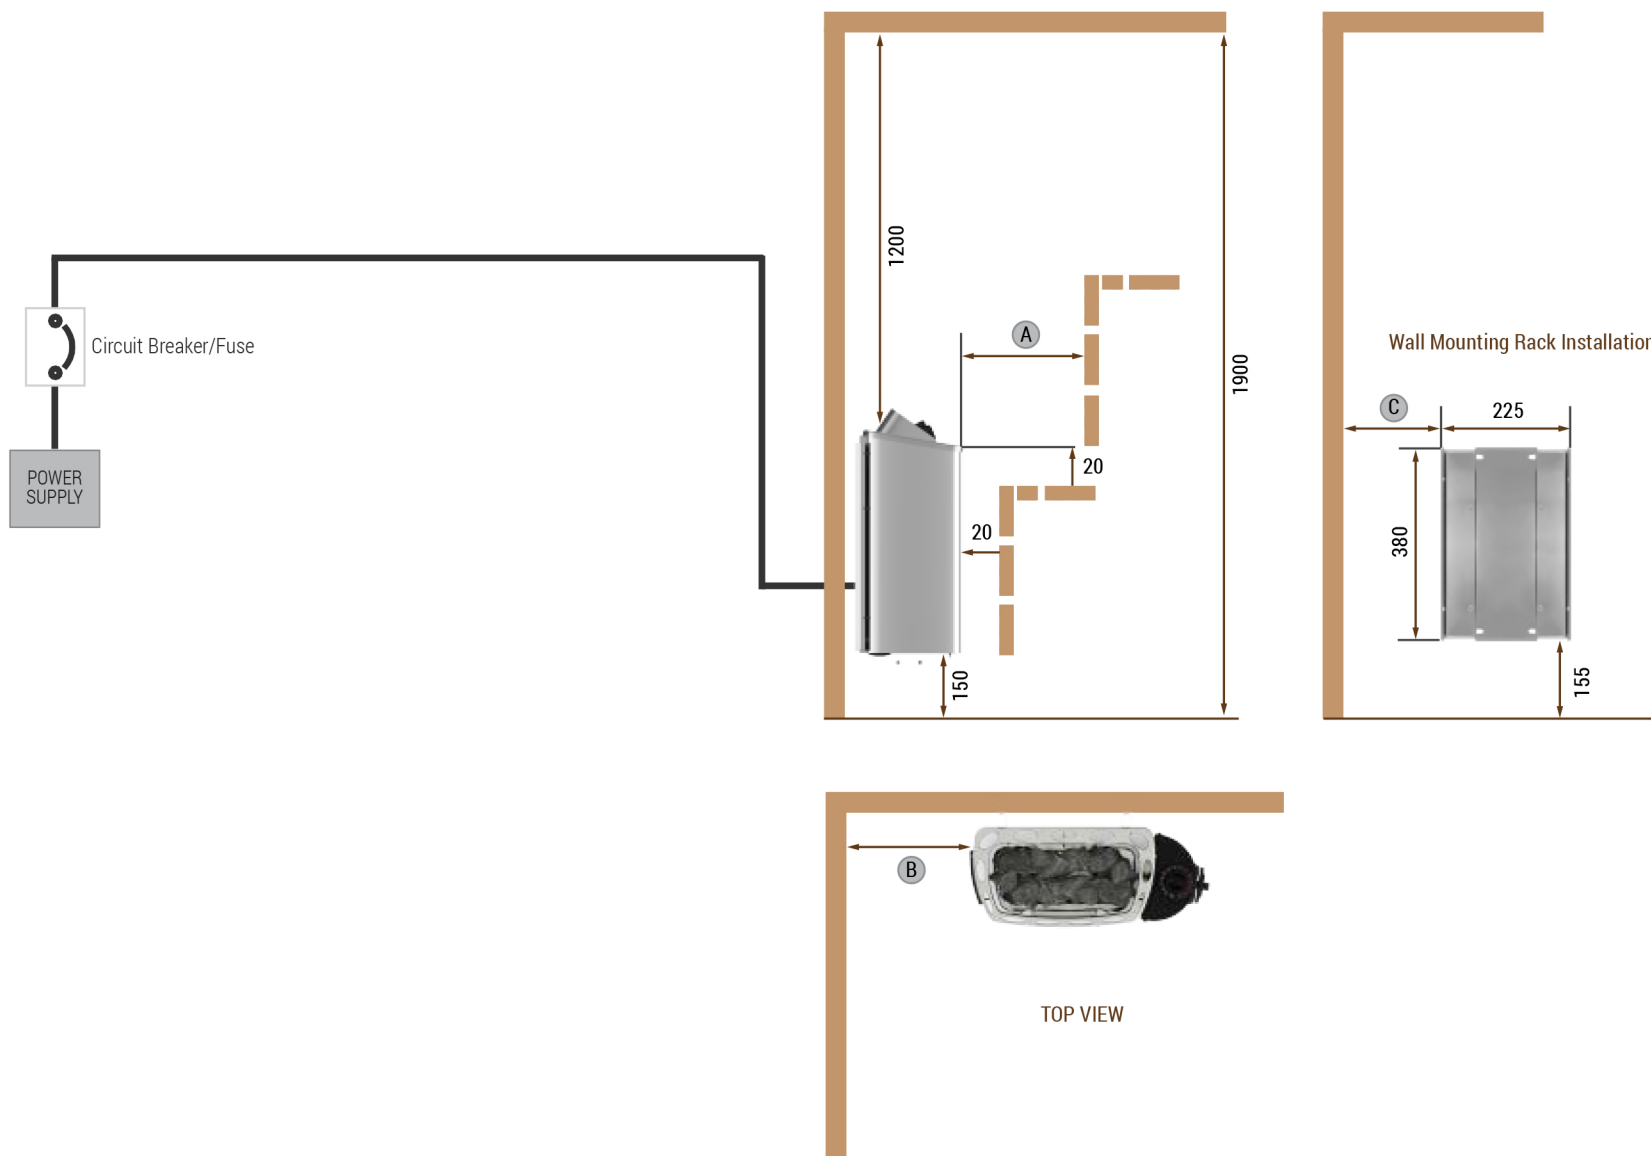

MINI HEATER- Installation Diagram for Built-in Control

Minimum Safety Distances

	A	B	C
MN-23NB	100	100	140
MN-30NB	100	100	140
MN-36NB	100	100	140

TOP VIEW